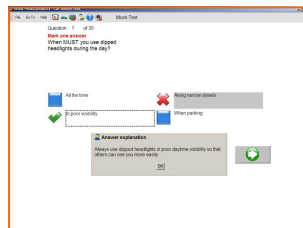

Create random or customised tests and sit them against the clock just like the real thing. Go forwards or backwards through the questions and review your progress at any time, including any questions you have flagged.