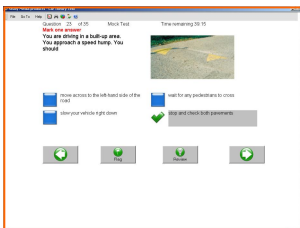

Create random or customised tests and sit them against the clock just like the real thing. Go forwards or backwards through the questions and review your progress at any time, including any questions you have flagged.