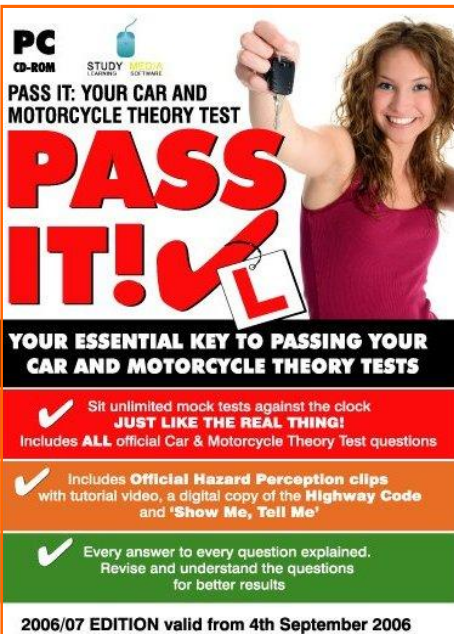

YOUR CAR AND MOTORCYCLE THEORY TEST

Title

Pass It: Your Car and Motorcycle Theory Test

Format

PC CD-ROM

RRP

£4.99

Release Date

March 2007

Barcode

5060130590500

ISBN

1-905976-00-3

System Requirements

Operating System: Windows® 98, XP, ME, 2000
CPU Type & Speed: Pentium® III 600 or equivalent
Memory: 64MB Hard disk space: 170MB CD-ROM
Internet access required for downloading updates.

Contact Details

Study Media Ltd
Tel: (+44) 1353 749816
Fax: (+44) 1353 749807

- This Study Media product includes the latest official theory test question bank from the DSA for learner Car Drivers and Motorcyclists.
- It allows you to test yourself against the clock by creating tests of randomly selected official questions.
- You can review your performance on each test, as well as analyse which of the question categories is your weakest. You can review the questions and answers in each individual category or create customised tests from specific categories.
- Every answer is explained by expert driving tutors. Also includes bonus Hazard Perception clips and a printable copy of the Highway Code.