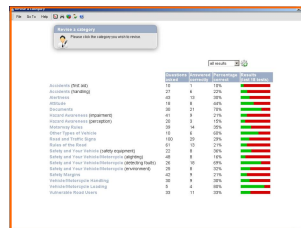

Contact Details

Study Media Ltd
 Tel: (+44) 1353 749816
 Fax: (+44) 1353 749807

- This Study Media product includes the latest official theory test question bank from the DSA for learner Car Drivers and Motorcyclists.
- It allows you to test yourself against the clock by creating tests of randomly selected official questions.
- You can review your performance on each test, as well as analyse which of the question categories is your weakest. You can review the questions and answers in each individual category or create customised tests from specific categories.
- Every answer is explained by expert driving tutors. Also includes bonus Hazard Perception clips and a printable copy of the Highway Code.

Create random or customised tests and sit them against the clock just like the real thing. Go forwards or backwards through the questions and review your progress at any time, including any questions you have flagged.

Get an instant report of your performance at the end of each test. You can also look back on incorrectly answered questions, together with the correct answer and an explanation. Explanation equals understanding.